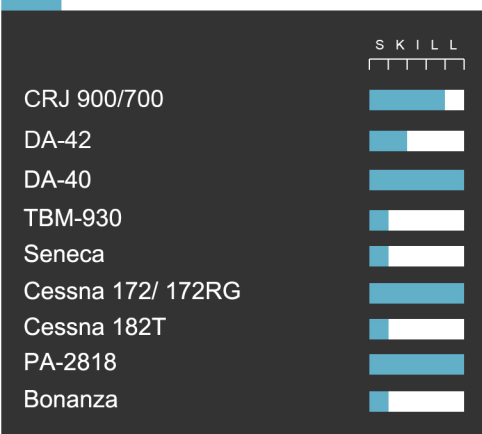

MAZEN AZIZ

436 35th Ave,
San Francisco CA, 94121

(618) 521-1188

mazen.aziz@olympian.org

<http://mazenaziz.wixsite.com/career>

COMMERCIAL PILOT / ARCHITECT

Profile.

Licenses.

License	Valid Until (M / Y R)
ATP FAA	03 / 2020
Multi Engine FAA	01 / 2018
Commercial FAA	11 / 2017
Instrument FAA	07 / 2017
Private FAA	09 / 2016

Systems.

System	Hours
G1000	700+
Steam Gauge	800+

Planes.